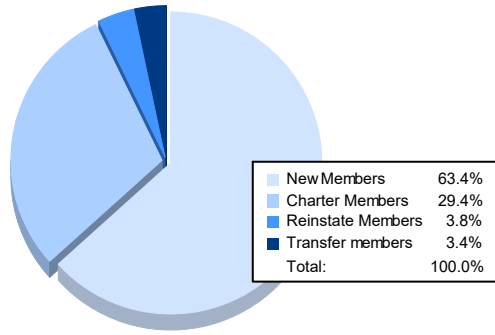

Membership Composition June 2021 Cumulative